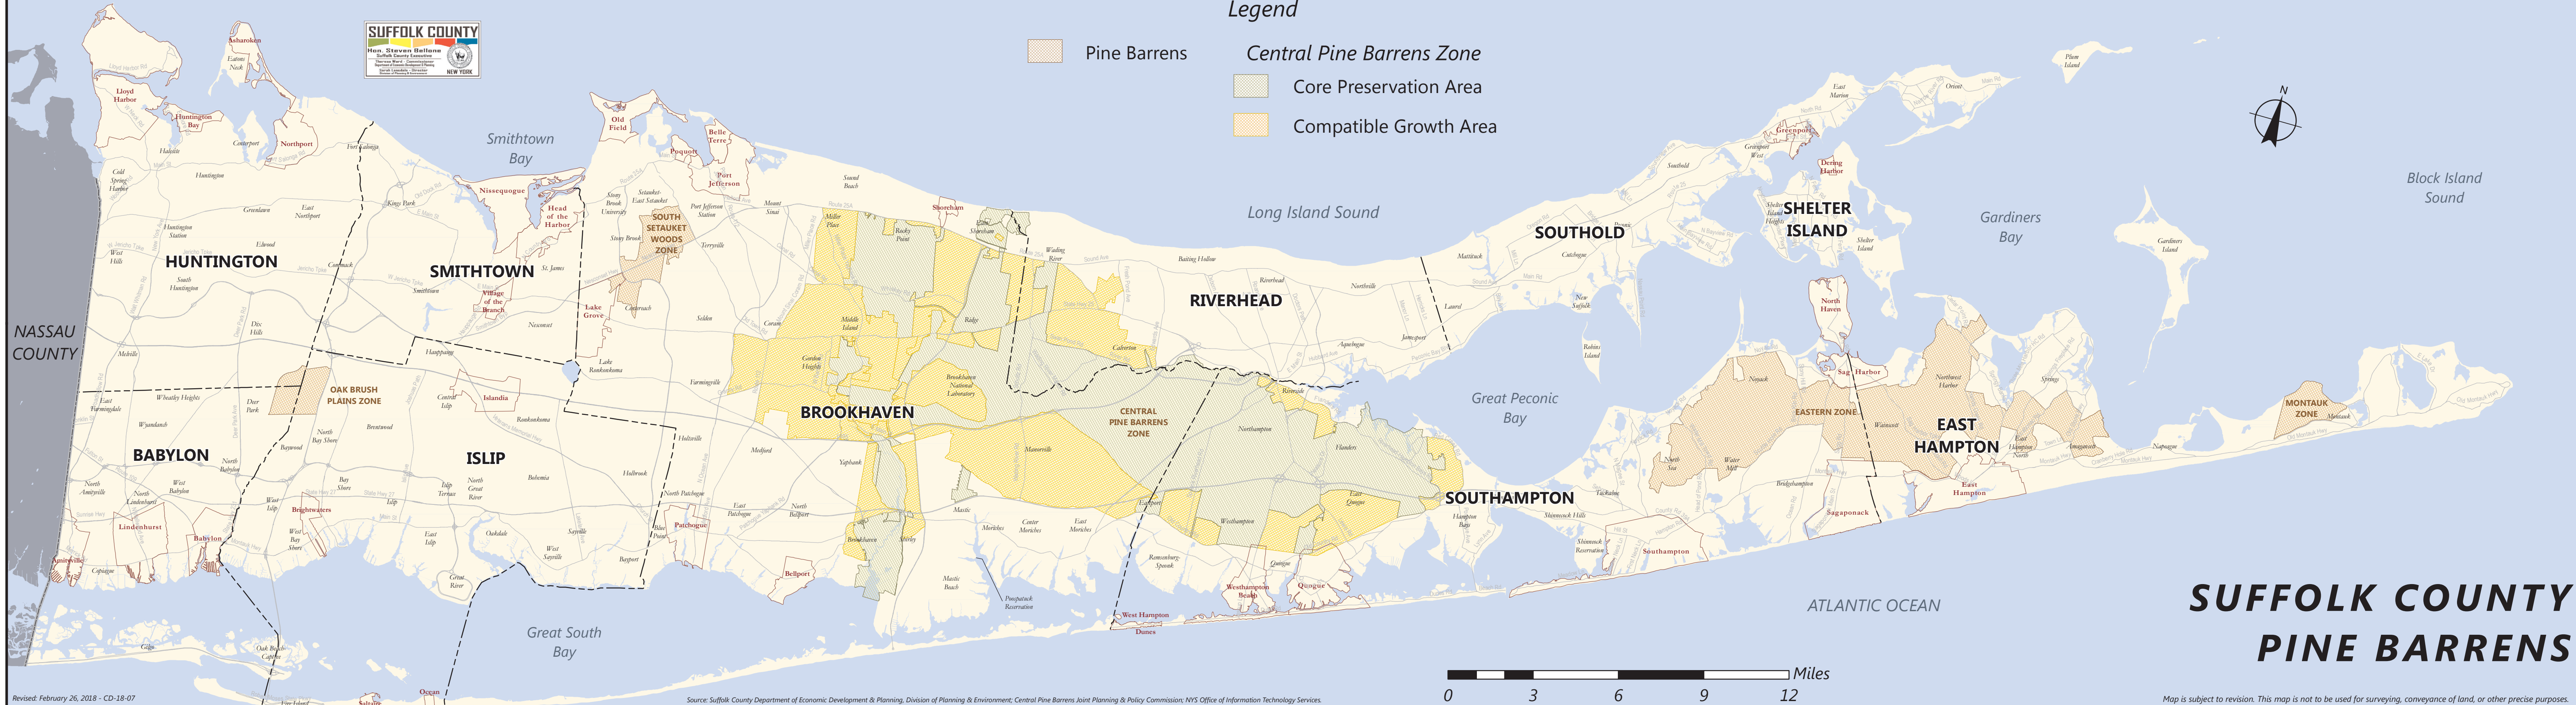

SUFFOLK COUNTY, NEW YORK

Legend

-  Pine Barrens
-  Central Pine Barrens Zone
-  Core Preservation Area
-  Compatible Growth Area

SUFFOLK COUNTY PINE BARRENS